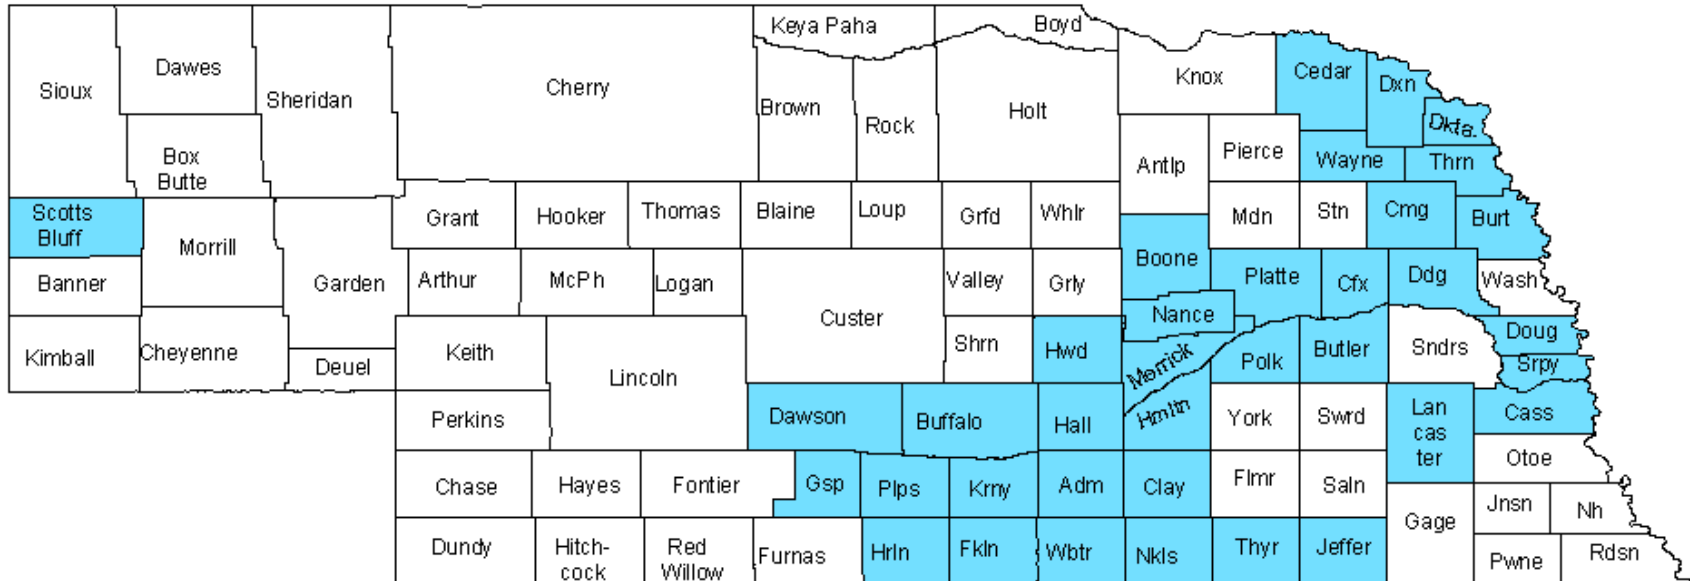

Dial 2-1-1 from these Counties

Key:

Nebraska counties in **blue** currently can dial 2-1-1.

Callers in 36 Nebraska counties have dial 2-1-1 access: Adams, Boone, Buffalo, Burt, Butler, Cass, Cedar, Clay, Colfax, Cuming, Dakota, Dawson, Dixon, Dodge, Douglas, Franklin, Gosper, Hall, Hamilton, Harlan, Howard, Jefferson, Kearney, Lancaster, Merrick, Nance, Nuckolls, Phelps, Platte, Polk, Sarpy, Scotts Bluff, Thayer, Thurston, Wayne, and Webster Counties.

The Nebraska 2-1-1 resource center also serves eight counties in southwest Iowa: Cass, Fremont, Harrison, Mills, Montgomery, Page, Pottawattamie, and Shelby.